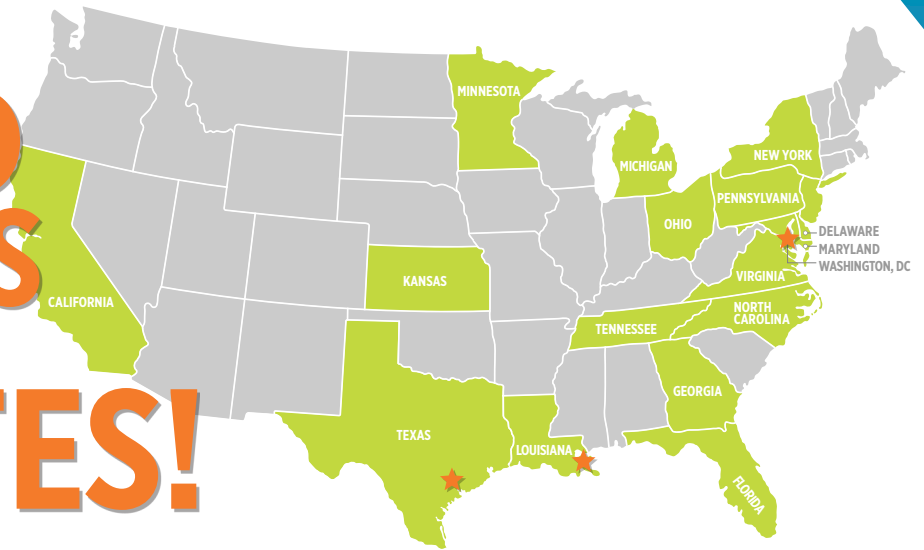

NEARLY 200,000 STUDENTS SERVED ACROSS 18 STATES!

6 mobile laboratories

80,000 students per year

VISITS TO UNDER RESOURCED SCHOOLS

40% OF STUDENTS expressed greater interest in exploring STEM careers after just one class

48% OF STUDENTS are more confident that they can be successful in a STEM career

78% INCREASE in student self-confidence using new laboratory equipment

600+ SCHOOLS SERVED SINCE 2003

disaster recovery education

BRINGING STEM EDUCATION BACK TO MORE THAN 10,000 STUDENTS ACROSS 12 SCHOOL DISTRICTS IN DISASTER IMPACTED AREAS

@learningUNDFTD
learningundefeated.org